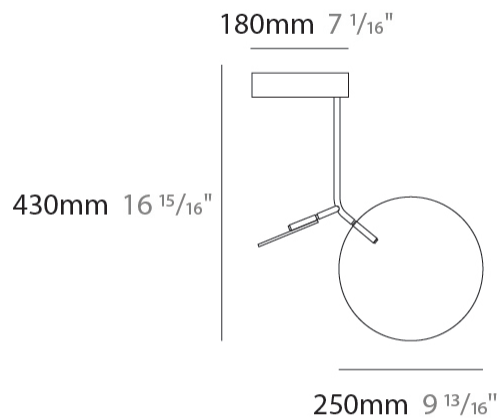

BALLON SUSPENSION

D71031- _____ - _____

base number   Finish Options   Finish Options

1. To build a product code in our configurator select the specify button on the base model # product page
2. To build a manual product code on this datasheet choose from the options listed below in blue font and add the suffix to the base model #

GENERAL

Series: Ballon
Brand: Tunto
Division: Design
Mounting Type: Suspension
Mounting Location: Ceiling
Subcategory: Pendant

PHYSICAL

Shape: Abstract
Width (mm): 390
Width (in): 15 ³/₈
Height (mm): 430
Height (in): 16 ¹⁵/₁₆
Light Distribution: Direct
Diffuser: Opal - PMMA with Small Panel
Fixture Finish: [WAL / OAK / BLK / WHI / GWI / GBK](#)
Holder Finish: [WHI / BLK / GWI / GBK](#)
Fixture Material: Metal / Wood

ELECTRICAL

Lamp Type: LED
Total Output Wattage (W): 12.6
Dimming: Tri-Mode (Non-Dimming and Phase Dimming (120Vac only) and 0-10V Dimming)
Driver Included: Yes
Driver Location: Integrated
Driver Type: Constant Current - Universal
Driver Class: Class 2
Input Voltage (V): 120 - 277
Constant Current (MA): 700

LED

Number of LEDs: 2
Color Temperature (°K): 3000
Max. Delivered Lumen (lm): 500
CRI: >85 CRI
Lamp Life (hrs): 50000

OPTICAL

Adjustability: Rotational 330°

RATINGS AND CERTIFICATIONS

Certified By: Certified for North American Standards
IP rating: IP20

PROJECT
TYPE
SPECIFIER
QUANTITY
DATE