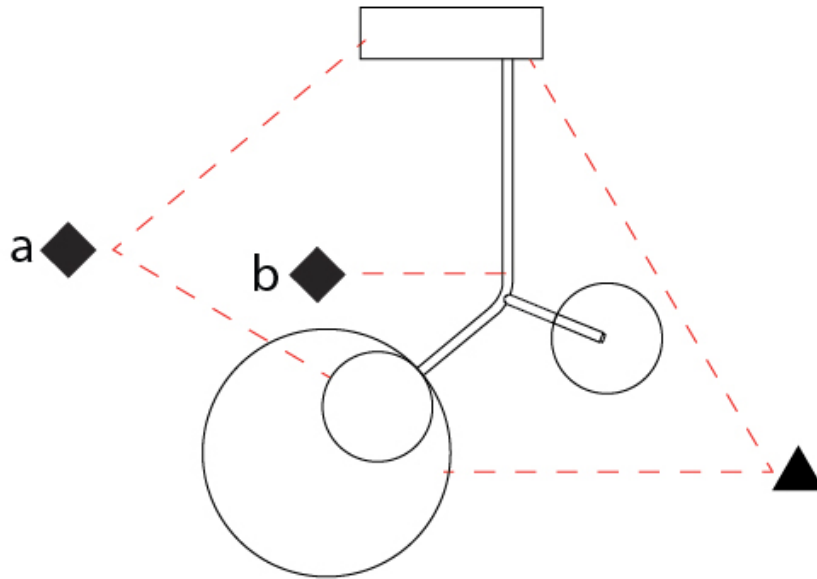

BALLON SUSPENSION

D71032-

PROJECT

TYPE

SPECIFIER

QUANTITY

DATE

D